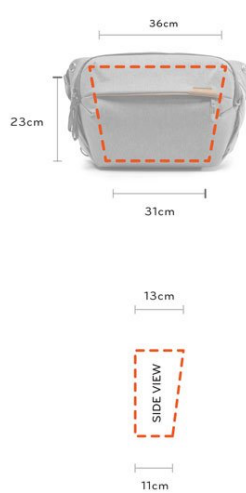

Clifton Cameras Product Specification

Peak Design Everyday Sling 10L v2

Specifications

CAPACITY	10L
MAX LAPTOP CARRY	21.2cm x 1.5cm x 30.4cm (8.4" x .6" x 12") Holds 13" Macbook Pro
MAX TABLET CARRY	No dedicated Tablet sleeve – Will hold 12.9" iPad Pro
DIMENSIONS	External: 42 x 26 x 35 cm Internal: 36 x 23 x 31 cm *See below diagram
WEIGHT	Without Dividers: 0.68kg (1.50lb) With Dividers: 0.88kg (1.94lb)

EVERYDAY SLING 10L

EXTERNAL DIMENSIONS

INTERNAL DIMENSIONS

Fits a tablet + laptop up to 13in.

Strap Length: 86-172cm

(Average sizes listed, will expand/contract with load.)