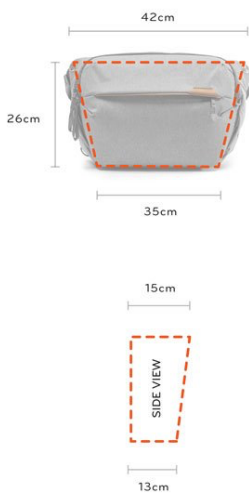

Clifton Cameras Product Specification

Peak Design Everyday Sling 10L v2

Specifications

CAPACITY	10L
MAX LAPTOP CARRY	21.2cm x 1.5cm x 30.4cm (8.4" x .6" x 12") Holds 13" Macbook Pro
MAX TABLET CARRY	No dedicated Tablet sleeve – Will hold 12.9" iPad Pro
DIMENSIONS	External: 42 x 26 x 35 cm Internal: 36 x 23 x 31 cm *See below diagram
WEIGHT	Without Dividers: 0.68kg (1.50lb) With Dividers: 0.88kg (1.94lb)

EVERYDAY SLING 10L

EXTERNAL DIMENSIONS

INTERNAL DIMENSIONS

Fits a tablet + laptop up to 13in.

Strap Length: 86-172cm

(Average sizes listed, will expand/contract with load.)