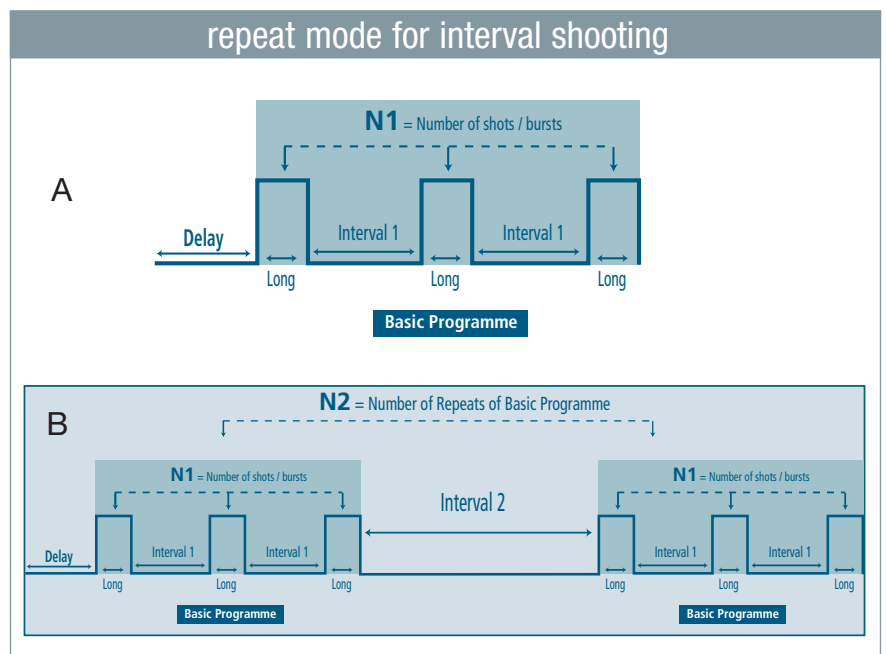

Product	Part No	Camera	Range	Wireless	Cable
Giga T Pro II Wireless Remote Control for Canon DSLR	1000 750.0	EOS 1100D/1000D/600D/550D/500D/450D/400D/350D/300D EOS 60D/50D/40D/30D/20D/20Ds/10D/7D/5D/5D Mark II 1D/1Ds Mark II/III / IV Rebel T1i / T2i Powershot G10 / G11 / G12 Pentax K-5/K-7/K10/K20/K100/K200 / Samsung GX10 / GX20	Up to 100m	✓	✓
Giga T Pro II Wireless Remote Control for Nikon DSLR	1000 751.0	D7000/D5000/D5100/D3100/D700/D300/D300s/D200 D100/D90/D80/D70s/D3s / D3/D3x/D2X/D2Xs/D2H/D2Hs D1/D1X/D1H	Up to 100m	✓	✓
Giga T Pro II Wireless Remote Control for Sony DSLR	1000 752.0	A33 / A55 / A100 / A200 / A300 / A350 / A450 / A500 A550 / A700 / A850 / A900	Up to 100m	✓	✓
Giga T Pro II Wireless Remote Control for Olympus DSLR	1000 753.0	Pen XZ-1/E-PL2/ Pen Ep-1 / Ep-2 / E-3 / E-20 / E-30 / E-100 E-10 / E-1 / E-450 / E-420 / E-410 / E-400 // E-600 / E-620 / E-550 E-520 / E-510 / SP-590UZ / 570UZ / 565UZ / 560UZ / 550UZ / 510UZ	Up to 100m	✓	✓

www.hahnel.ie

a product of hähnel industries, Ireland.

hähnel industries, bandon, co. cork, Ireland. telephone: +353 23 8841606 fax: +353 23 8844963 email: info@hahnel.ie