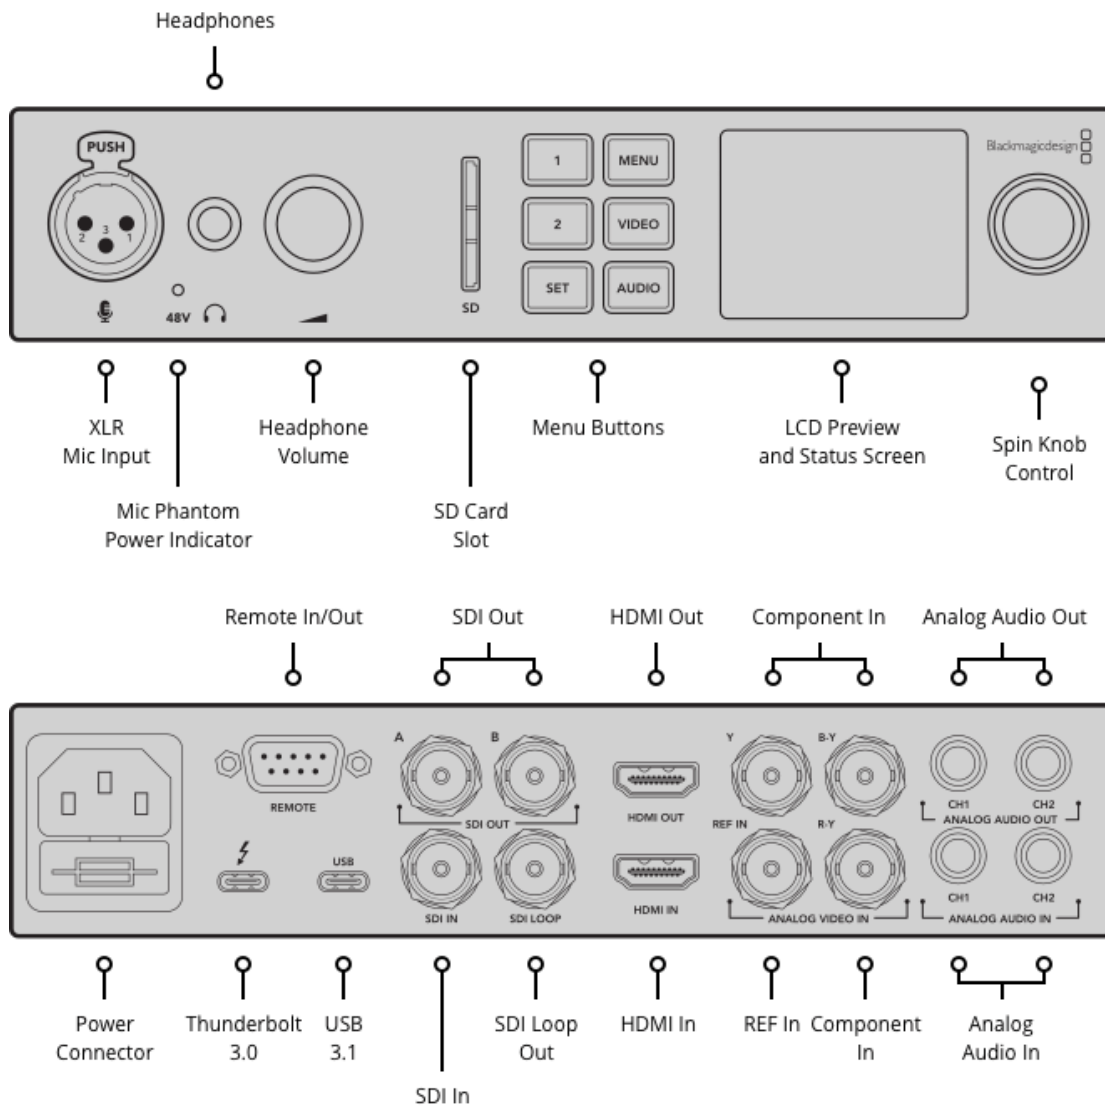

Supported Codecs

AVC-Intra, AVCHD, Canon XF MPEG2, Digital SLR, DV-NTSC, DV-PAL, DVCPRO50, DVCPROHD, DPX, HDV, HEVC, XDCAM EX, XDCAM HD, XDCAM HD422, DNxHR & DNxHD, Apple ProRes 4444, Apple ProRes 422 HQ, Apple ProRes 422, Apple ProRes LT, Apple ProRes 422 Proxy, Uncompressed 8-bit 4:2:2, Uncompressed 10-bit 4:2:2, Uncompressed 10-bit 4:4:4.

Software

Software Included

DaVinci Resolve, Media Express, Disk Speed Test, LiveKey, Blackmagic Desktop Video Utility and Blackmagic driver on Mac OS and Windows. Media Express, Blackmagic Desktop Video Utility and Blackmagic driver on Linux.

Internal Software Upgrade

Firmware built into software driver. Software driver loads upgrades at system start or via updater software.

Software Applications