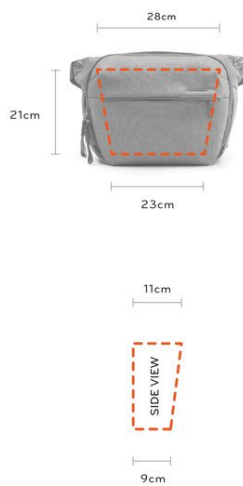

### Specifications

<b>CAPACITY</b>	6L
<b>MAX TABLET CARRY</b>	25cm x 18cm x .6cm (9.74" x 7.02" x 0.23")  Holds 11" iPad Pro.
<b>DRONE CARRY</b>	Sized to perfectly fit DJI Mavic Pro 2 + controller & batteries
<b>DIMENSIONS</b>	External: 34 x 24 x 27 cm  Internal: 28 x 21 x 23 cm  *See below diagram
<b>WEIGHT</b>	Without Dividers: 0.58kg (1.28lb)  With Dividers: 0.78kg (1.72lb)

#### EXTERNAL DIMENSIONS

#### INTERNAL DIMENSIONS

Fits a tablet up to 11in.

Strap Length:  
86-172cm

(Average sizes listed, will expand/contract with load.)