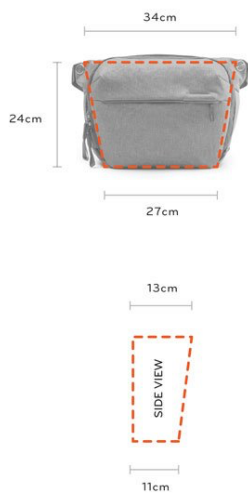

## Peak Design Everyday Sling 6L v2

### Specifications

<b>CAPACITY</b>	6L
<b>MAX TABLET CARRY</b>	25cm x 18cm x .6cm (9.74" x 7.02" x 0.23")  Holds 11" iPad Pro.
<b>DRONE CARRY</b>	Sized to perfectly fit DJI Mavic Pro 2 + controller & batteries
<b>DIMENSIONS</b>	External: 34 x 24 x 27 cm  Internal: 28 x 21 x 23 cm  *See below diagram
<b>WEIGHT</b>	Without Dividers: 0.58kg (1.28lb)  With Dividers: 0.78kg (1.72lb)

#### EXTERNAL DIMENSIONS

#### INTERNAL DIMENSIONS

Fits a tablet up to 11in.

Strap Length:  
86-172cm

(Average sizes listed, will expand/contract with load.)