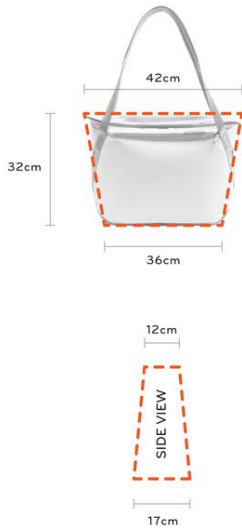

## Peak Design Everyday Tote 15L v2

### Specifications

<b>CAPACITY</b>	15L min, 20L max
<b>MAX LAPTOP CARRY</b>	22.9cm x 2.5cm x 33cm (9" x 1" x 13")  Holds 13" Macbook Pro  No dedicated tablet sleeve – Can hold 12.9" iPad Pro
<b>DIMENSIONS</b>	External: 42 x 32 x 36 cm  Internal: 40 x 31 x 34 cm  *See below diagram
<b>WEIGHT</b>	Without Dividers: 0.82kg (1.81lb)  With Dividers: 1.02kg (2.25lb)

#### EXTERNAL DIMENSIONS

#### INTERNAL DIMENSIONS

Fits a tablet + laptop up to 13in.

Shoulder strap length: 67-108cm

(Average sizes listed, will expand/contract with load.)