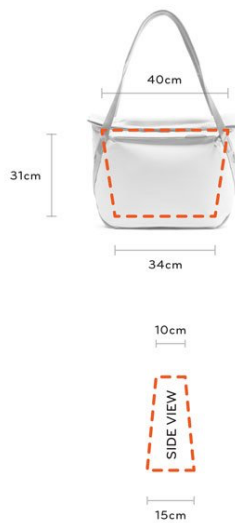

## Peak Design Everyday Tote 15L v2

### Specifications

<b>CAPACITY</b>	15L min, 20L max
<b>MAX LAPTOP CARRY</b>	22.9cm x 2.5cm x 33cm (9" x 1" x 13")  Holds 13" Macbook Pro  No dedicated tablet sleeve – Can hold 12.9" iPad Pro
<b>DIMENSIONS</b>	External: 42 x 32 x 36 cm  Internal: 40 x 31 x 34 cm  *See below diagram
<b>WEIGHT</b>	Without Dividers: 0.82kg (1.81lb)  With Dividers: 1.02kg (2.25lb)

#### EXTERNAL DIMENSIONS

#### INTERNAL DIMENSIONS

Fits a tablet + laptop up to 13in.

Shoulder strap length: 67-108cm

(Average sizes listed, will expand/contract with load.)