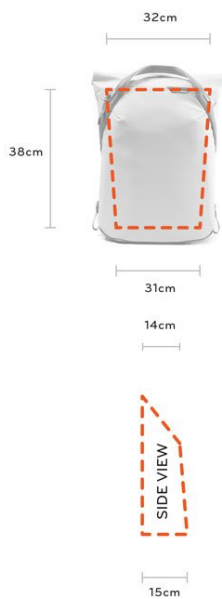

Clifton Cameras Product Specification

Peak Design Everyday Totepack 20L v2

Specifications

CAPACITY	20L min, 25L max
MAX LAPTOP CARRY	38.1cm x 25.4cm x 2.5cm (15"x10"x1") Holds 15/16" Macbook Pro
MAX TABLET CARRY	30.6cm x 22.1cm x .7 cm (12" x 8.7" x 0.3") Holds 12.9" iPad Pro
DIMENSIONS	External: 38 x 46 x 36 cm Internal: 32 x 38 x 31 cm *See below diagram
WEIGHT	Without Dividers: 1.05kg (2.31lb) With Dividers: 1.25kg (2.76lb)

EVERYDAY TOTEPAK

EXTERNAL DIMENSIONS

INTERNAL DIMENSIONS

Fits a tablet + laptop up to 15in.

(Average sizes listed, will expand/contract with load.)