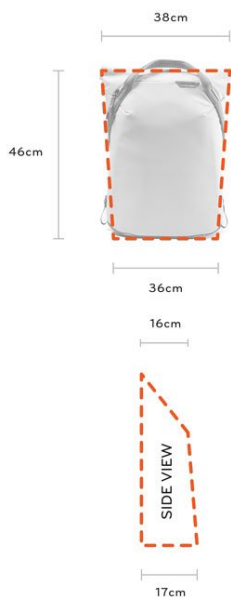

Clifton Cameras Product Specification

Peak Design Everyday Totepack 20L v2

Specifications

CAPACITY	20L min, 25L max
MAX LAPTOP CARRY	38.1cm x 25.4cm x 2.5cm (15"x10"x1") Holds 15/16" Macbook Pro
MAX TABLET CARRY	30.6cm x 22.1cm x .7 cm (12" x 8.7" x 0.3") Holds 12.9" iPad Pro
DIMENSIONS	External: 38 x 46 x 36 cm Internal: 32 x 38 x 31 cm *See below diagram
WEIGHT	Without Dividers: 1.05kg (2.31lb) With Dividers: 1.25kg (2.76lb)

EVERYDAY TOTEPAK

EXTERNAL DIMENSIONS

INTERNAL DIMENSIONS

Fits a tablet + laptop up to 15in.

(Average sizes listed, will expand/contract with load.)